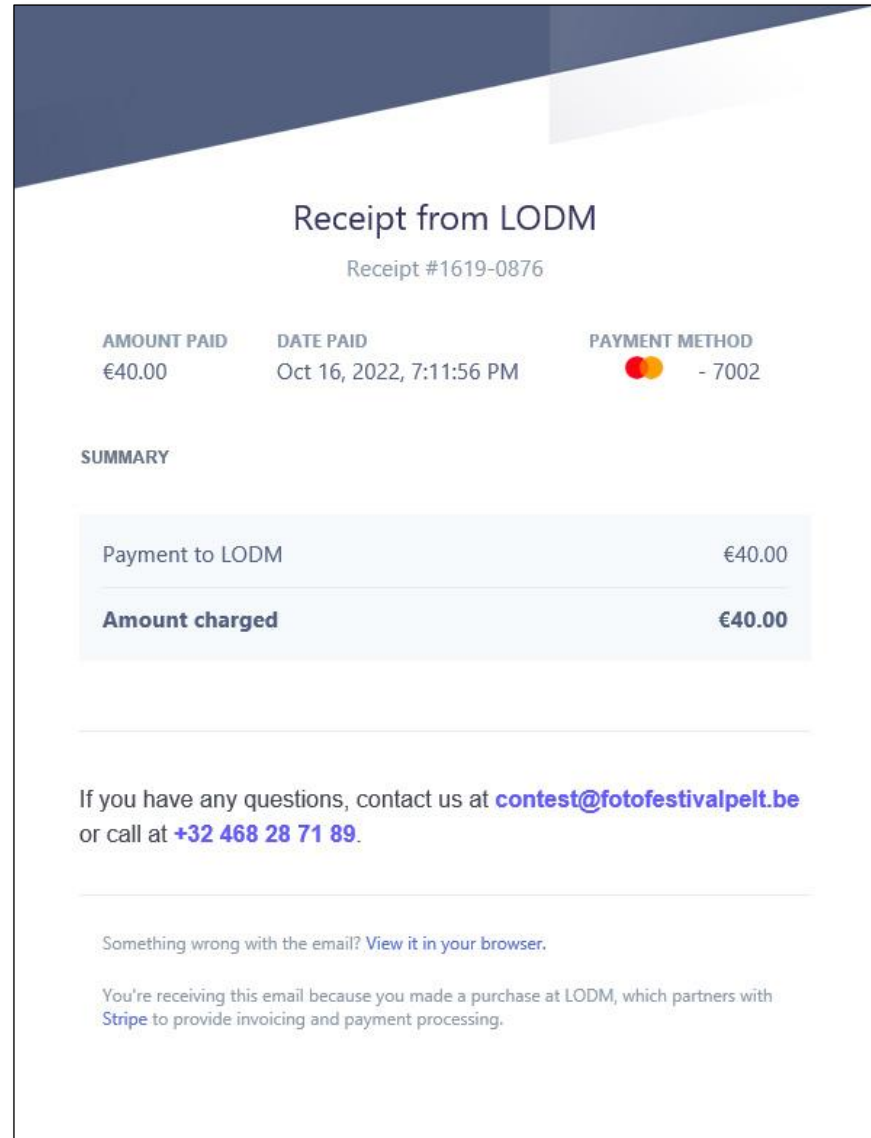

Total entry cost : 40.00

Payments made so far : 0.00

Current balance : 40.00

Enter your credit card number, expiry date and CVC code

Kaartnummer MM / JJ CVC

Click [Pay now via secure server.](#)

Payment

Pay by Card

XXXXXXXXXXXX 1234 5678 9010

12/31/2016

Pay now via secure server.

Payment Successful [Click here](#) to return to your entry.

You may ignore this not yet updated message, your payment has been successful

Total entry cost : 40.00

Payments made so far : 0.00

Current balance : 40.00

Payment

Stripe will send you an e-mail confirming your payment

Back to the
Competition
Homepage

Amateur

enter this category

Professional