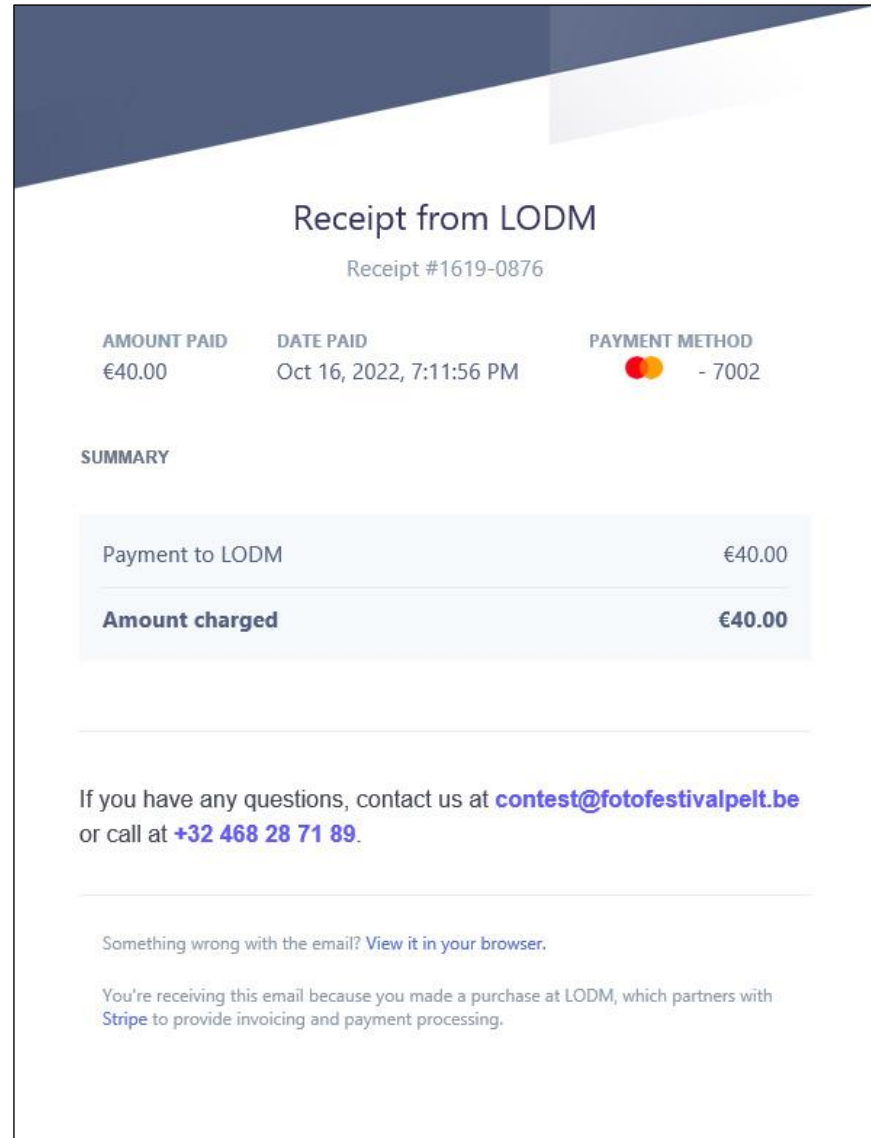

Betalen

Stripe stuurt u per e-mail een bevestiging van uw betaling

Dit bericht is tevens het bewijs dat uw upload van foto's geslaagd is

U krijgt geen aparte bevestiging dat uw inzending geslaagd is